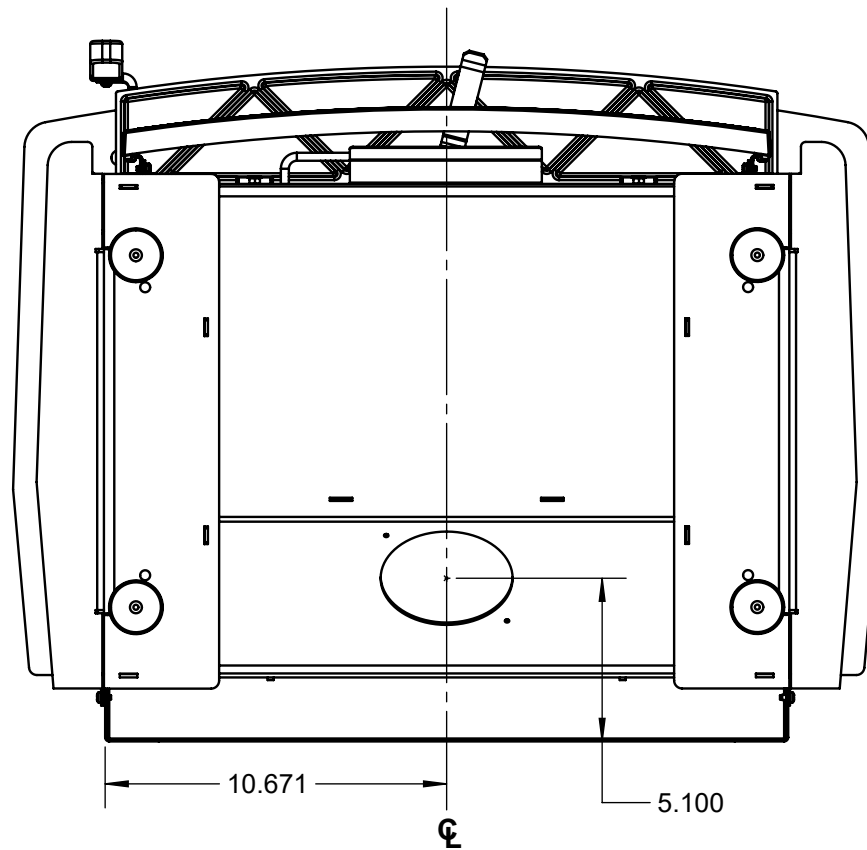

BOM
DRAWING 1 OF 2

REVISIONS				
AR	REV.	DESCRIPTION	DATE	NAME

APP'D:	NAME:
	Body, Neo 1.6 LE, Wood, Met Black
	NOTES:

DATE:	2019-09-08
ASSEMBLY NO.	11010099-C

DR'N:	SCALE: 1:16
PACIFIC ENERGY	