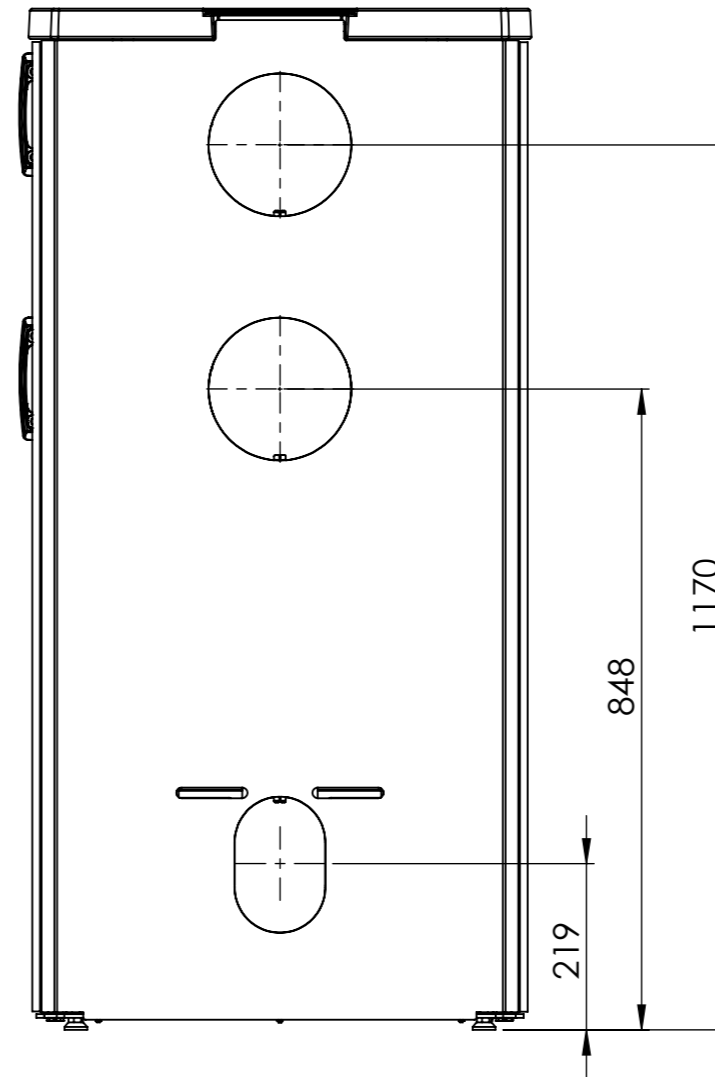

Serie	Icon-Line
Description	Icon-Line Eclipse XL B

The same dimensions apply to baking stove (Steel) and stone models

*75 mm with insulation/ shielding of flue gas connector