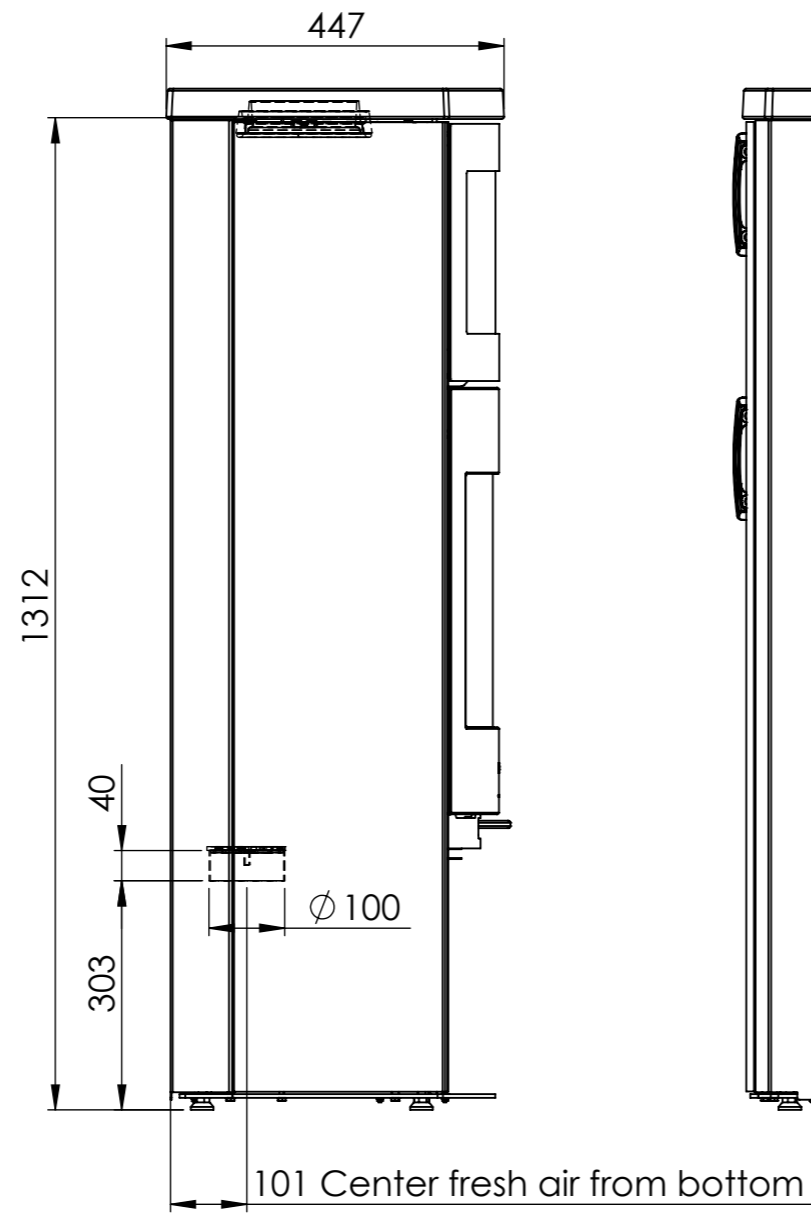

Serie	Icon-Line
Description	Icon-Line Eclipse XL B

The same dimensions apply to baking stove (Steel) and stone models

*75 mm with insulation/ shielding of flue gas connector