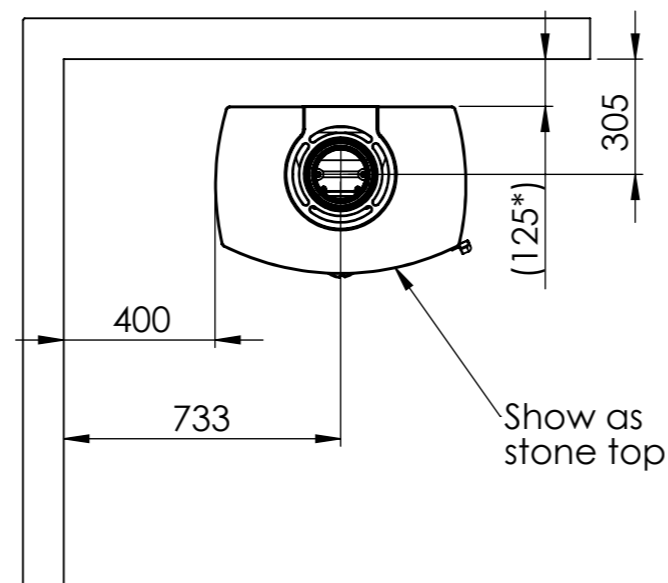

Serie	Icon-Line
Description	Icon-Line Eclipse XL B

The same dimensions apply to baking stove (Steel) and stone models

*75 mm with insulation/ shielding of flue gas connector