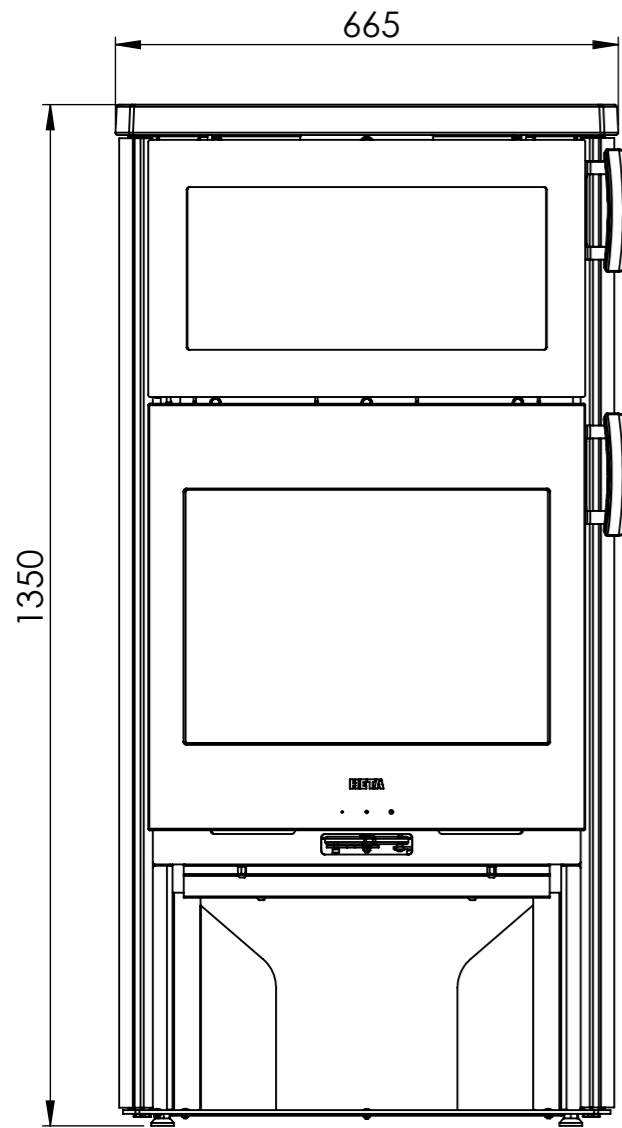

Serie	Icon-Line
Description	Icon-Line Eclipse XL B

The same dimensions apply to baking stove (Steel) and stone models

*75 mm with insulation/ shielding of flue gas connector