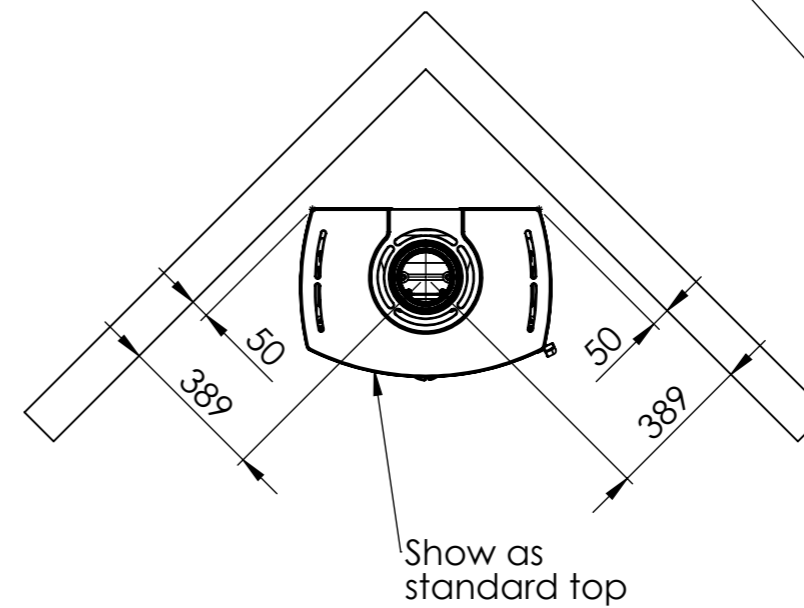

Serie	Icon-Line
Description	Icon-Line Eclipse XL B

The same dimensions apply to baking stove (Steel) and stone models

*75 mm with insulation/ shielding of flue gas connector