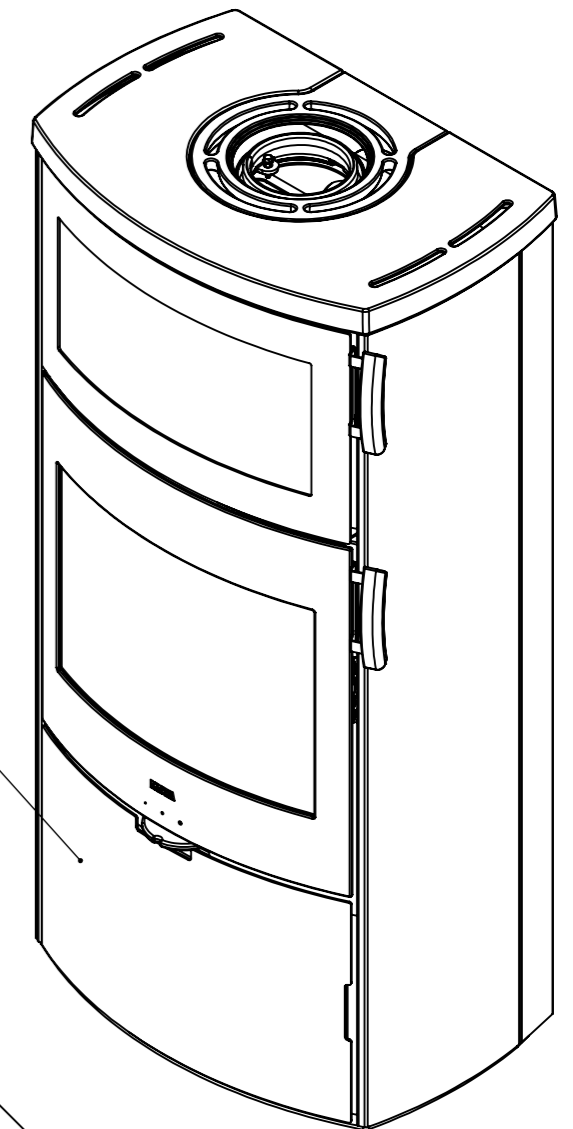

Serie	Icon-Line
Description	Icon-Line Eclipse XL B

The same dimensions apply to baking stove (Steel) and stone models

*75 mm with insulation/ shielding of flue gas connector