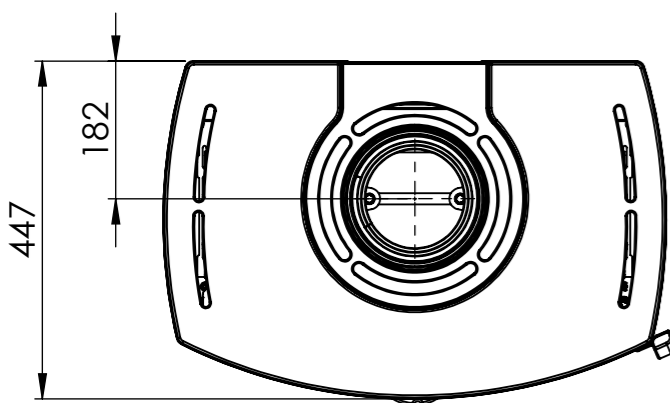

Serie	Icon-Line
Description	Icon-Line Eclipse XL B

The same dimensions apply to baking stove (Steel) and stone models

*75 mm with insulation/ shielding of flue gas connector